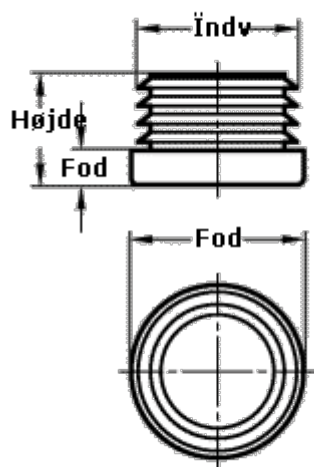

Data Sheet

Article number: 20991D12

Description: E+G tube end plug
GN 991-D12

Measures

Foot diameter	= 12mm
Foot length	= 4mm
Height	= 14mm
Internal tube diameter	= 11mm